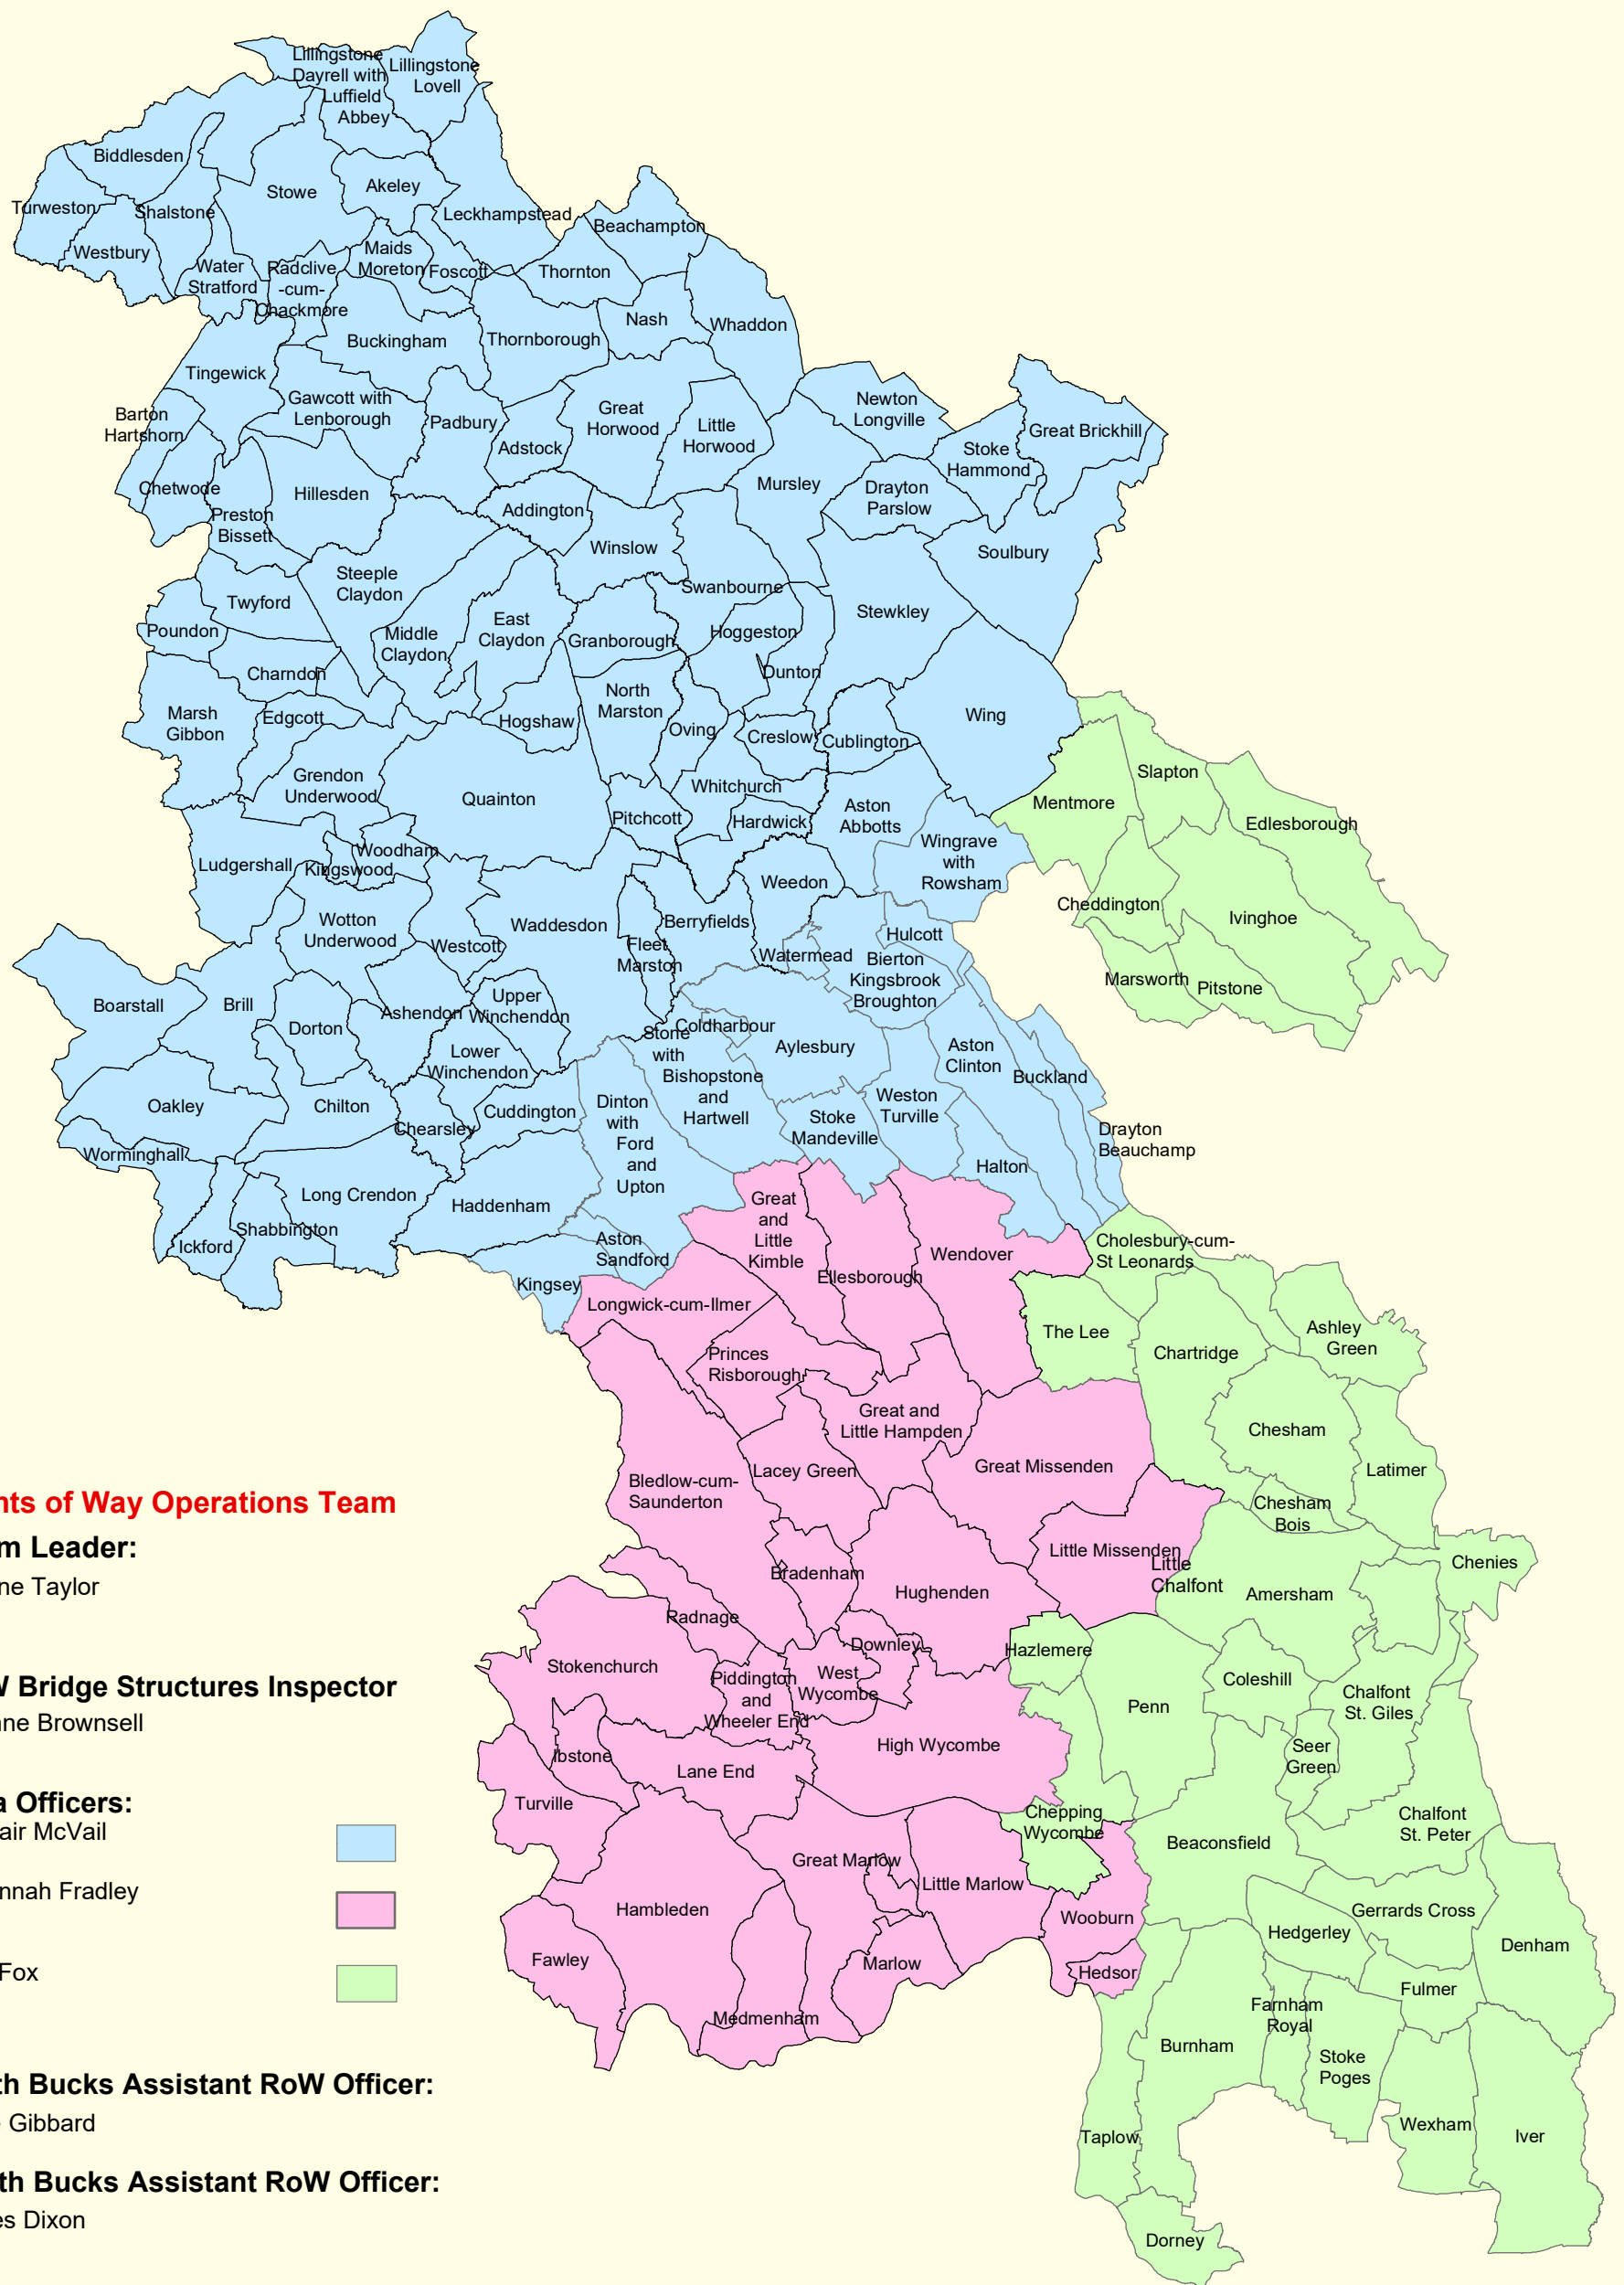

# RIGHTS OF WAY AREAS AND PARISHES

**Rights of Way Operations Team**

**Team Leader:**

Joanne Taylor

**RoW Bridge Structures Inspector**

Corinne Brownsell

**Area Officers:**

Alastair McVail

Savannah Fradley

Phill Fox

**North Bucks Assistant RoW Officer:**

Rose Gibbard

**South Bucks Assistant RoW Officer:**

James Dixon

Walton Street Office, Walton Street,  
Aylesbury, Bucks, HP20 1UY  
Tel: 01296 382416